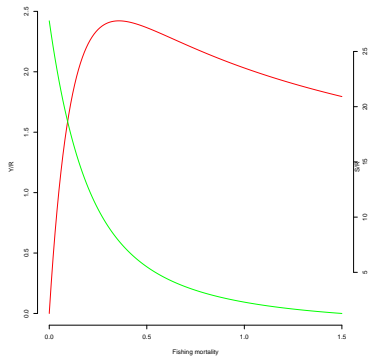

# Spawning stock biomass per recruit

fish5105yieldrec Yield per recruit analysis

Gunnar Stefánsson

December 19, 2016

# Introduction

Figure : Spawning stock biomass per recruit for a simulated stock

# A typical representation

## Some reference points

Figure : F over  $F_{0.1}$  gives little extra yield but much less SSB.